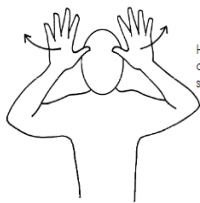

Useful Christmas Makaton Signs

Christmas

Slide right hand over back of left hand towards body, then close right hand and place on back of left hand

Christmas Tree

Father Christmas

Stroke long beard

+

Mime holding sack over shoulder

Presents

+

Mime wrapping parcel and tying string

Reindeer

Hands move up and out to show antler size

Star

Sign into [www.makaton.org](http://www.makaton.org) for free resources including picture activities

Sign of the Week <https://www.youtube.com/user/makatoncharity/videos> Mr Tumble - Useful Makaton Signs