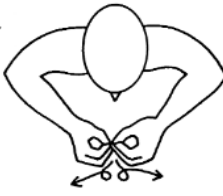

Useful Christmas Makaton Signs

Christmas

Slide right hand over back of left hand towards body, then close right hand and place on back of left hand

Christmas Tree

Father Christmas

Stroke long beard

+

Mime holding sack over shoulder

Presents

+

Mime wrapping parcel and tying string

Reindeer

Hands move up and out to show antler size

Star

Sign into [www.makaton.org](http://www.makaton.org) for free resources including picture activities

Sign of the Week <https://www.youtube.com/user/makatoncharity/videos> Mr Tumble - Useful Makaton Signs