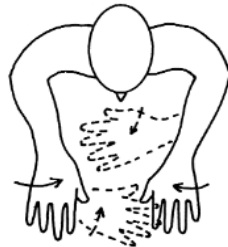

Useful Christmas Makaton Signs

Christmas

Slide right hand over back of left hand towards body, then close right hand and place on back of left hand

Christmas Tree

Father Christmas

Stroke long beard

+

Mime holding sack over shoulder

Presents

+

Mime wrapping parcel and tying string

Reindeer

Hands move up and out to show antler size

Star

Sign into [www.makaton.org](http://www.makaton.org) for free resources including picture activities

Sign of the Week <https://www.youtube.com/user/makatoncharity/videos> Mr Tumble - Useful Makaton Signs