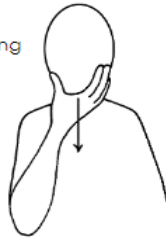

Useful Christmas Makaton Signs

Christmas

Slide right hand over back of left hand towards body, then close right hand and place on back of left hand

Christmas Tree

Father Christmas

Stroke long beard

+

Mime holding sack over shoulder

Presents

+

Mime wrapping parcel and tying string

Reindeer

Hands move up and out to show antler size

Star

Sign into www.makaton.org for free resources including picture activities

Sign of the Week <https://www.youtube.com/user/makatoncharity/videos> Mr Tumble - Useful Makaton Signs