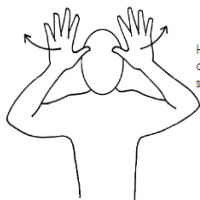

Useful Christmas Makaton Signs

Christmas

Slide right hand over back of left hand towards body, then close right hand and place on back of left hand

Christmas Tree

Father Christmas

Stroke long beard

+

Mime holding sack over shoulder

Presents

+

Mime wrapping parcel and tying string

Reindeer

Hands move up and out to show antler size

Star

Sign into www.makaton.org for free resources including picture activities

Sign of the Week <https://www.youtube.com/user/makatoncharity/videos> Mr Tumble - Useful Makaton Signs