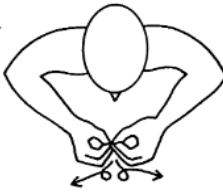

Useful Christmas Makaton Signs

Christmas

Slide right hand over back of left hand towards body, then close right hand and place on back of left hand

Christmas Tree

Father Christmas

Stroke long beard

+

Mime holding sack over shoulder

Presents

+

Mime wrapping parcel and tying string

Reindeer

Hands move up and out to show antler size

Star

Sign into www.makaton.org for free resources including picture activities

Sign of the Week <https://www.youtube.com/user/makatoncharity/videos> Mr Tumble - Useful Makaton Signs