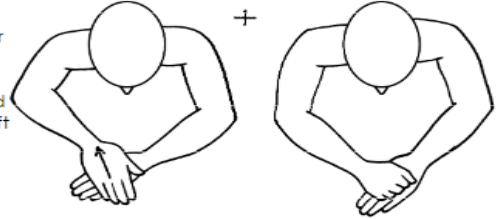

Useful Christmas Makaton Signs

Christmas

Slide right hand over back of left hand towards body, then close right hand and place on back of left hand

Christmas Tree

Father Christmas

Stroke long beard

+

Mime holding sack over shoulder

Presents

+

Mime wrapping parcel and tying string

Reindeer

Hands move up and out to show antler size

Star

Sign into [www.makaton.org](http://www.makaton.org) for free resources including picture activities

Sign of the Week <https://www.youtube.com/user/makatoncharity/videos> Mr Tumble - Useful Makaton Signs