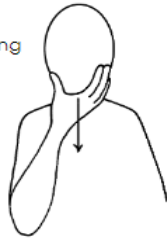

Useful Christmas Makaton Signs

Christmas

Slide right hand over back of left hand towards body, then close right hand and place on back of left hand

Christmas Tree

Father Christmas

Stroke long beard

+

Mime holding sack over shoulder

Presents

+

Mime wrapping parcel and tying string

Reindeer

Hands move up and out to show antler size

Star

Sign into [www.makaton.org](http://www.makaton.org) for free resources including picture activities

Sign of the Week <https://www.youtube.com/user/makatoncharity/videos> Mr Tumble - Useful Makaton Signs