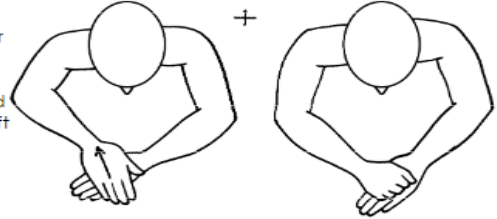

Useful Christmas Makaton Signs

Christmas

Slide right hand over back of left hand towards body, then close right hand and place on back of left hand

Christmas Tree

Father Christmas

Stroke long beard

+

Mime holding sack over shoulder

Presents

+

Mime wrapping parcel and tying string

Reindeer

Hands move up and out to show antler size

Star

Sign into www.makaton.org for free resources including picture activities

Sign of the Week <https://www.youtube.com/user/makatoncharity/videos> Mr Tumble - Useful Makaton Signs