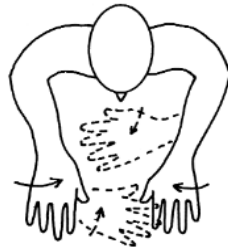

Useful Christmas Makaton Signs

Christmas

Slide right hand over back of left hand towards body, then close right hand and place on back of left hand

Christmas Tree

Father Christmas

Stroke long beard

+

Mime holding sack over shoulder

Presents

+

Mime wrapping parcel and tying string

Reindeer

Hands move up and out to show antler size

Star

Sign into www.makaton.org for free resources including picture activities

Sign of the Week <https://www.youtube.com/user/makatoncharity/videos> Mr Tumble - Useful Makaton Signs