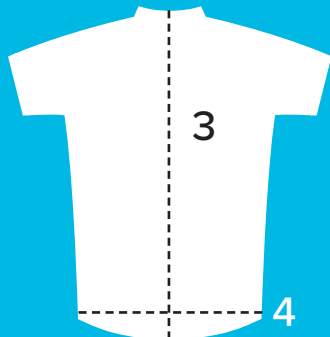

b

Mens Sizing (cm)		XS	S	M	L	XL	XXL
1	½ Chest	49	51	53	55	57	59
2	Center Front Length	57.5	59	61	63	64	66
3	Center Back Length	71	73	75	77	79	81
4	½ Bottom - waist width	37	39	41	43	45	47
5	Sleeve length	36	37	38	39	40	41
6	½ Sleeve cuff - flat	13.5	14	14.5	15	15.5	16

Front

Back

Ladies Sizing (cm)		XS	S	M	L	XL	XXL
1	½ Chest	45	47	49	51	53	55
2	Center Front Length	54.5	56	57.5	59	61	63
3	Center Back Length	67	69	71	73	75	77
4	½ Bottom - waist width	33	35	37	39	41	43
5	Sleeve length	34	35	36	37	38	39
6	½ Sleeve cuff - flat	12.5	13	13.5	14	14.5	15

Front

Back