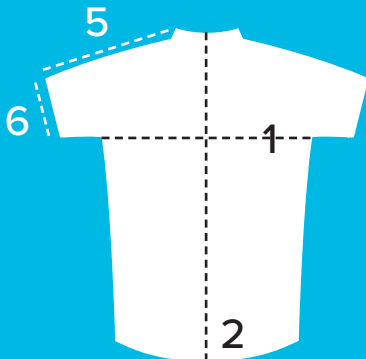

b

Mens Sizing (cm)		XS	S	M	L	XL	XXL
1	½ Chest	49	51	53	55	57	59
2	Center Front Length	57.5	59	61	63	64	66
3	Center Back Length	71	73	75	77	79	81
4	½ Bottom - waist width	37	39	41	43	45	47
5	Sleeve length	36	37	38	39	40	41
6	½ Sleeve cuff - flat	13.5	14	14.5	15	15.5	16

Front

Back

Ladies Sizing (cm)		XS	S	M	L	XL	XXL
1	½ Chest	45	47	49	51	53	55
2	Center Front Length	54.5	56	57.5	59	61	63
3	Center Back Length	67	69	71	73	75	77
4	½ Bottom - waist width	33	35	37	39	41	43
5	Sleeve length	34	35	36	37	38	39
6	½ Sleeve cuff - flat	12.5	13	13.5	14	14.5	15

Front

Back