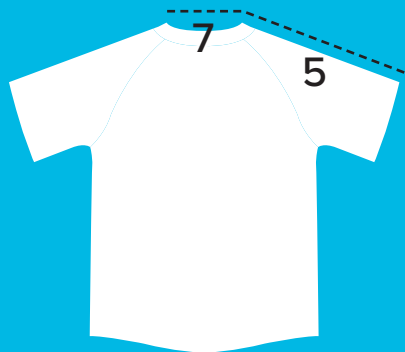

Mens Sizing (cm)		XS	S	M	L	XL	XXL
1	Chest	48	50	52	54	56	58
2	Front Length	69	71	73	75	77	79
3	Collar Width	7.5	7.5	7.5	7.5	7.5	7.5
4	Sleeve Width	44	45	46	47	48	49
5	Sleeve Length	29.5	31	32.5	34	35.5	37
6	Sleeve Cuff - Flat	35.5	36.5	37.5	38.5	39.5	40.5
7	Collar Length	16	16	16	16.5	16.5	16.5

Ladies Sizing (cm)		XS	S	M	L	XL	XXL
1	Chest	44	46	48	50	52	54
2	Front Length	66	68	70	72	74	76
3	Collar Width	7.5	7.5	7.5	7.5	7.5	7.5
4	Sleeve Width	42	43	44	45.5	46.5	47.5
5	Sleeve Length	27	28.5	30	31.5	33	34.5
6	Sleeve Cuff - Flat	34	35	36	37.5	38.5	39.5
7	Collar Length	16	16	16	16.5	16.5	16.5