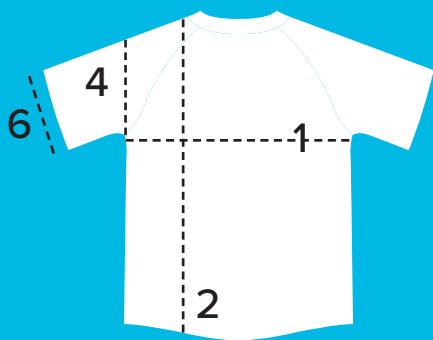

Mens Sizing (cm)		XS	S	M	L	XL	XXL
1	Chest	48	50	52	54	56	58
2	Front Length	69	71	73	75	77	79
3	Collar Width	7.5	7.5	7.5	7.5	7.5	7.5
4	Sleeve Width	44	45	46	47	48	49
5	Sleeve Length	29.5	31	32.5	34	35.5	37
6	Sleeve Cuff - Flat	35.5	36.5	37.5	38.5	39.5	40.5
7	Collar Length	16	16	16	16.5	16.5	16.5

Ladies Sizing (cm)		XS	S	M	L	XL	XXL
1	Chest	44	46	48	50	52	54
2	Front Length	66	68	70	72	74	76
3	Collar Width	7.5	7.5	7.5	7.5	7.5	7.5
4	Sleeve Width	42	43	44	45.5	46.5	47.5
5	Sleeve Length	27	28.5	30	31.5	33	34.5
6	Sleeve Cuff - Flat	34	35	36	37.5	38.5	39.5
7	Collar Length	16	16	16	16.5	16.5	16.5