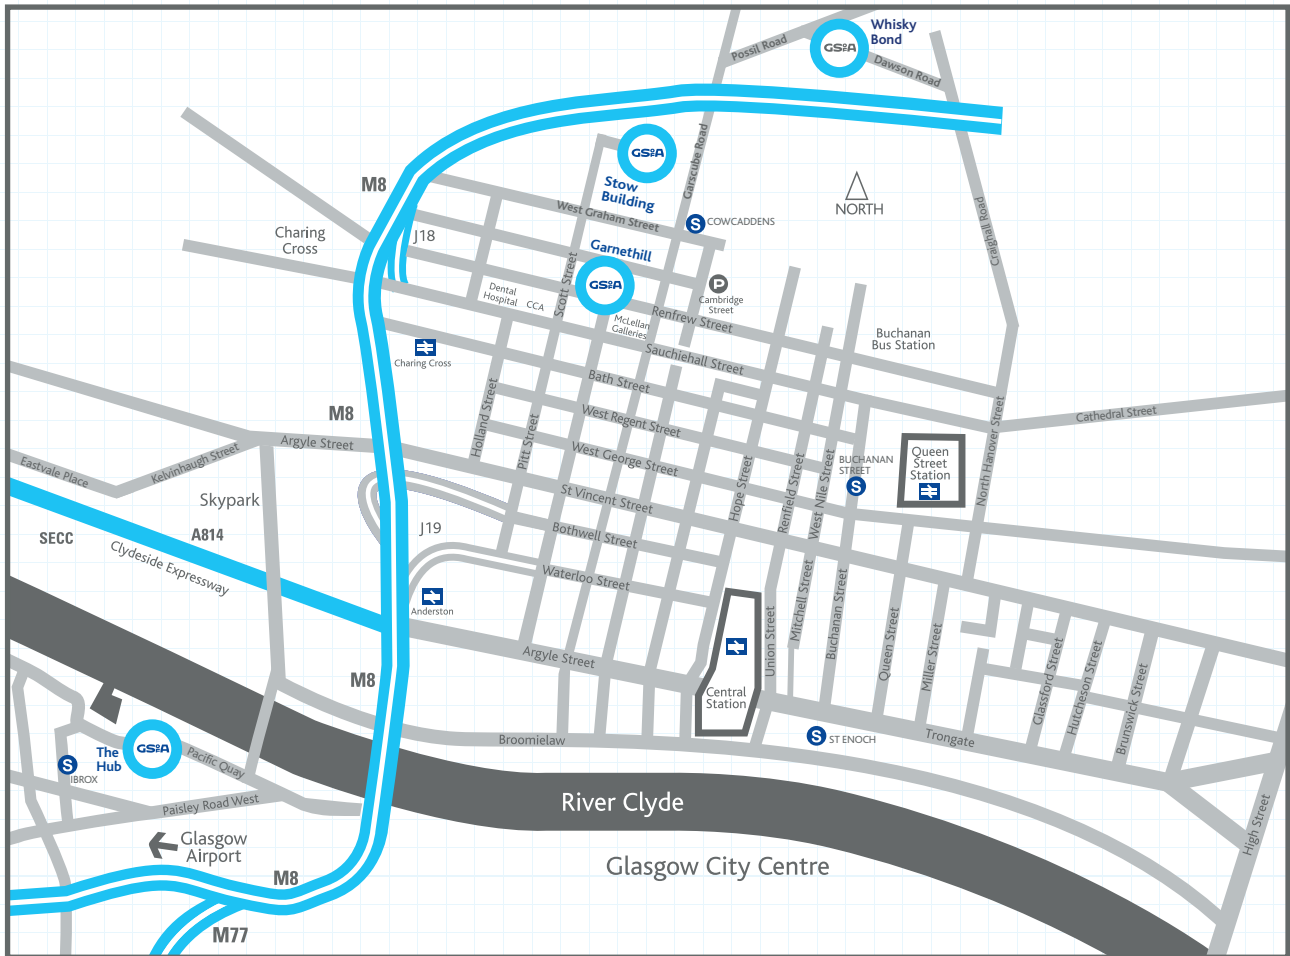

## LOCATIONS

### Garnethill Campus

See detailed section on reverse page

### GSA Live Map

The GSA Live Map is a Google Map-based guide to GSA's global creative networks, connections, locations and to the city at our heart, Glasgow. Includes happenings and events in the city. Discover the Live Map at [gsa.ac.uk/livemap](https://gsa.ac.uk/livemap)