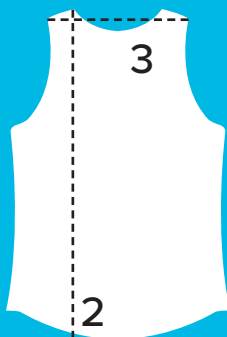

b

Mens Sizing (cm)		XS	S	M	L	XL	XXL
1	½ Chest	46	48.5	51	53.5	56	58.5
2	Total Length	68.5	70.5	72.5	74.5	76.5	78.5
3	Shoulder	30.5	32	33.5	35	36.5	38
4	Collar Depth	9	9	9	10	10	10

Front

Back

Ladies Sizing (cm)		XS	S	M	L	XL	XXL
1	½ Chest	41	43.5	46	48.5	51	53.5
2	Total Length	65.5	67.5	69.5	71.5	73.5	75.5
3	Shoulder	29	30.5	32	33.5	35	36.5
4	Collar Depth	8.5	8.5	8.5	9	9	9

Front

Back